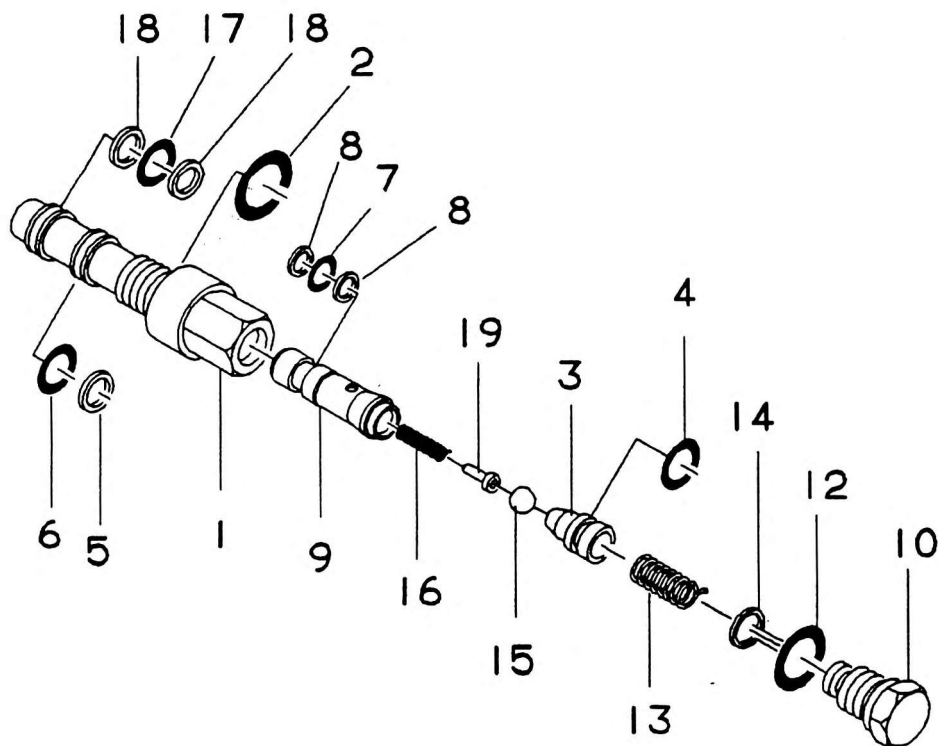

# VALVE ASSEMBLY - HOLDING

# GROVE

NO.	PART NO.	QTY	DESCRIPTION	NO.	PART NO.	QTY	DESCRIPTION
	7-926-002079		COMPLETE ASSY				
	* 9-752-100758		HIT, REPAIR				
1	NOT SERVICED	1	BODY				
2	* 7-755-912000	1	O-RING				
3	9-926-106448	1	PLUG				
4	* 7-755-903000	1	O-RING				
5	* 7-755-018609	1	RING, BACK-UP				
6	* 7-755-018000	1	O-RING				
7	* 7-755-012000	1	O-RING				
8	* 7-755-012609	2	RING, BACK-UP				
9	9-926-106449	1	POPPET				
10	9-926-106450	1	PLUG				
12	* 7-755-910000	1	O-RING				
13	9-926-106455	1	SPRING				
14	9-926-106456	2	SHIM (.016)				
15	9-926-101438	1	BALL				
16	9-926-103328	1	SPRING				
17	* 9-926-101775	1	O-RING				
18	* 7-755-016609	2	RING, BACK-UP	19	9-926-106454	1	END, SPRING